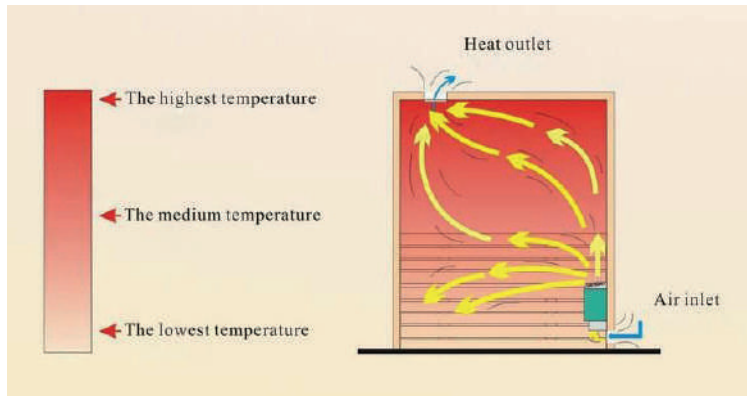

Model:FG-06L  
Size:200x200x250cm

Outdoor Combination Rooms can be custom made to customer requirements, into different combined styles.

**TECHNICAL SPECIFICATIONS**

Ventilation is a necessary condition for correct sauna operation.