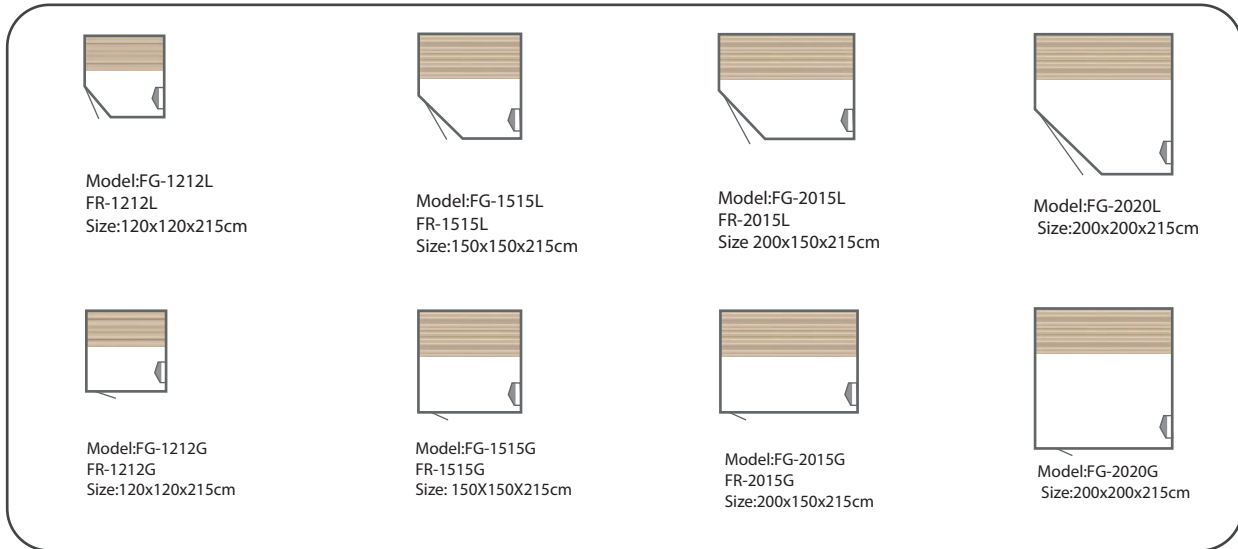

FG - Sauna Room

FR - Far Infrared Room

Far infrared sauna used infrared light as heat energy that penetrates tissues , triggering mobilization of chemicals from fat storage , directly into perspiration . It is one of the most efficacious ways of eliminating stored toxins ,increasing overall health and a strong immune system

Kodu Code	Electric Power Supply			Power kW	Dimensions (cm)		
	V	Hz	A		L	W	H
FR - 1212G	110~120	60	9	1	120	120	215
FR - 1212L	220~240	50/60	4.5				
FR - 1515G	110~120	60	11.9	1.3	150	150	215
FR - 1515L	220~240	50/60	9.5				
FR - 2015G	110~120	60	18.1	2	200	150	215
FR - 2015L	220~240	50/60	9.1