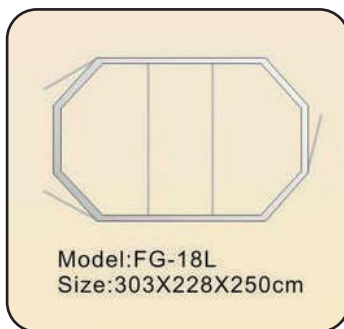

Outdoor Combination Rooms can be custom made to customer requirements, into different combined styles.