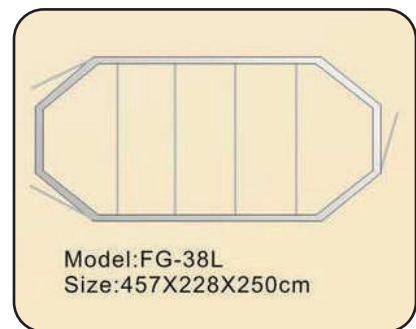

Kodu Code	Electric Power Supply			Power kW	Dimensions ( cm )		
	V	Hz	A		L	W	H
FR - 1212G	110~120	60	9	1	120	120	215
FR - 1212L	220~240	50/60	4.5				
FR - 1515G	110~120	60	11.9	1.3	150	150	215
FR - 1515L	220~240	50/60	9.5				
FR - 2015G	110~120	60	18.1	2	200	150	215
FR - 2015L	220~240	50/60	9.1				

 Model:FG-1212 FR-1212 FD-1212 Size:120x120x208cm	 Model:FG-1512 Size: 150x120x208cm	 Model:FG-1515 FR-1515 FD-1515 Size: 150x150x208cm	 Model:FG-2015 FR-2015 FD-2015 Size:200x150x208cm
 Model:FG-2020 FR-2020 FD-2020 Size:200x200x208cm	 Model:FG-2025 FR-2025 FD-2025 Size:200x250x208cm	 Model: FG-2525 FR-2525 FD-2525 Size:250x250x208cm	 Model:FG-3025 FR-3025 FD-3025 Size:300x250x208cm
 Model:FG-3030 Size:300x300x208cm	 Model:FG-3530 Size:350x300x208cm	 Model:FG-4035 Size:400x350x208cm	

FD = FG + FR

Model: FG-1212

Model: FG-1515

Model: FG-2020

Model: FG-2525

Model: FG-3025

Model:FG-28L GY-2346  
Size:380X228X250cm

Model:FG-08L  
Size:228x228x250cm

Model:FG-06L  
Size:200x200x250cm

Outdoor Combination Rooms can be custom made to customer requirements, into different combined styles.

**TECHNICAL SPECIFICATIONS**

Ventilation is a necessary condition for correct sauna operation.