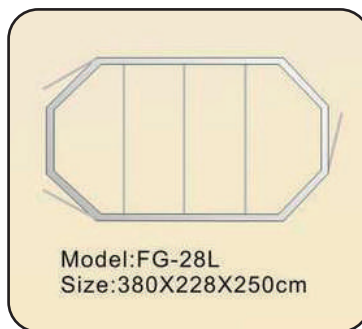

Kodu Code	Electric Power Supply			Power kW	Dimensions ( cm )		
	V	Hz	A		L	W	H
FR - 1212G	110~120	60	9	1	120	120	215
FR - 1212L	220~240	50/60	4.5				
FR - 1515G	110~120	60	11.9	1.3	150	150	215
FR - 1515L	220~240	50/60	9.5				
FR - 2015G	110~120	60	18.1	2	200	150	215
FR - 2015L	220~240	50/60	9.1				

 Model:FG-1212 FR-1212 FD-1212 Size:120x120x208cm	 Model:FG-1512 Size: 150x120x208cm	 Model:FG-1515 FR-1515 FD-1515 Size: 150x150x208cm	 Model:FG-2015 FR-2015 FD-2015 Size:200x150x208cm
 Model:FG-2020 FR-2020 FD-2020 Size:200x200x208cm	 Model:FG-2025 FR-2025 FD-2025 Size:200x250x208cm	 Model: FG-2525 FR-2525 FD-2525 Size:250x250x208cm	 Model:FG-3025 FR-3025 FD-3025 Size:300x250x208cm
 Model:FG-3030 Size:300x300x208cm	 Model:FG-3530 Size:350x300x208cm	 Model:FG-4035 Size:400x350x208cm	

FD = FG + FR

Model: FG-1212

Model: FG-1515

Model: FG-2020

Model: FG-2525

Model: FG-3025

Model:FG-28L GY-2346  
Size:380X228X250cm

Model:FG-08L  
Size:228x228x250cm

Model:FG-06L  
Size:200x200x250cm

Outdoor Combination Rooms can be custom made to customer requirements, into different combined styles.

**TECHNICAL SPECIFICATIONS**

Ventilation is a necessary condition for correct sauna operation.